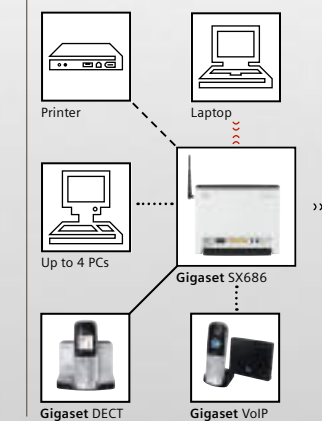

IEEE 802.16-2005 WiMAX devices

Powerful new gateways and residential modems make the Siemens Gigaset WiMAX portfolio better than ever. All are Wave 2 certified, including MIMO A and B and beamforming.

1 Choose low TCO

Optimize total cost of ownership (TCO) by choosing Siemens Gigaset WiMAX devices. Based on global IEEE standards such as 802.16-2005 and Wave 2, they are interoperable by design. Furthermore, they are fully self-installing and easily manageable both on-site and remotely via open standards.

2 Choose from a diverse portfolio

Every deployment is different: residential or business, indoor or outdoor, fixed or portable – or a complex mix of requirements. From NICs and feature-rich gateways to outdoor modems and two-box solutions, Siemens' impressive portfolio of WiMAX devices offers service providers the flexibility of a tailor-fit custom solution.

3 Choose experience

Siemens has a proven track record of supporting large scale roll-outs. Service providers benefit from Siemens' experience with logistical planning, provisioning and a global footprint – as well as tried-and-tested solutions like the Gigaset Software Suite for auto-provisioning and remote management.

4 Choose quality

Each Siemens Gigaset WiMAX CPE is designed, developed and manufactured in Germany according to the most stringent quality and environmental standards.

Typical small business network scenario