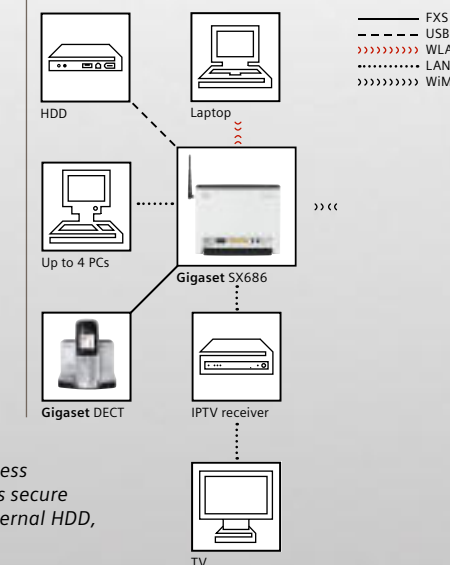

Typical residential network scenario

Flexible enough to be used in both residential and business environments, the Gigaset SX686 WiMAX gateway offers secure local networking of a desktop PC and laptop, printer, external HDD, IPTV receiver, fax machine and DECT/VoIP phone.