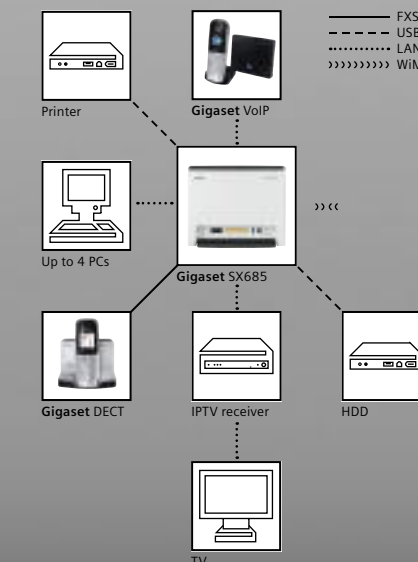

Typical residential network scenario

Flexible enough to be used in both residential and business environments, the Gigaset SX686 WiMAX gateway offers secure local networking of a desktop PC and laptop, printer, external HDD, IPTV receiver, fax machine and DECT/VoIP phone.

Gigaset SX685 WiMAX

Indoor WiMAX gateway for an optimal networking solution for small office or small enterprise users and the demanding residential user

- > 4 Ethernet ports for network connectivity in the office or at home
- > 1 USB host to connect a printer or external hard drive
- > Supports up to 6 SIP accounts for VoIP
- > 2 FXS ports to connect analog phones or a fax machine
- > PBX functionality (e.g., CLIP, call forwarding, conferencing) for up to 6 extensions
- > Multiple connections enabled
- > Stateful inspection firewall
- > Parental control and content filtering

Color
○ White

Gigaset SX682 WiMAX

Indoor VoIP WiMAX modem for the residential or home office user

- > 1 Ethernet port to connect a PC or SIP-based phone for VoIP
- > 1 FXS port to connect an analog phone or fax machine
- > Basic firewall